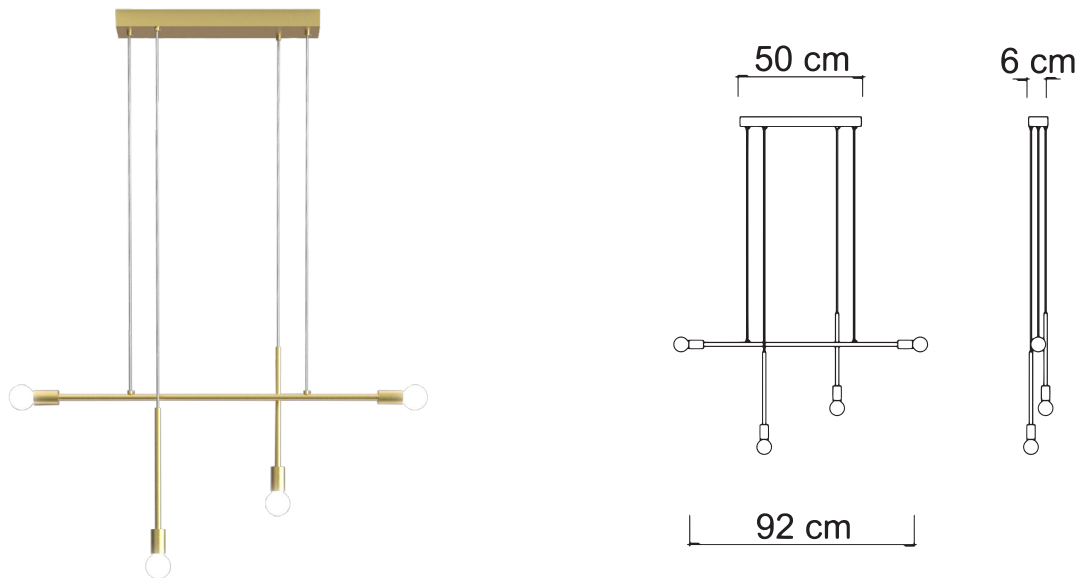

ANNA/4

hanging lamp

The Anna lamp collection is a timeless addition to our catalog, thanks to its minimalist and enduring design. It has been a part of our collection for several years and continues to be a popular choice due to its timeless appeal. Available in various versions, from single pendants to floor lamps, Anna offers the opportunity to fully illuminate any interior space.

7470	ANNA/4
Power	4 x max 26W
Input	220/240 V - 50/60Hz
Lampholder	E27 - Bulb not included
IP	20

PACKAGING DATA :

Packages	1
Net Weight	0,5kg
Gross Weight	0,7kg
Volume	0,0102 m ³

Any interventions on the light source of this article must be carried out by qualified personnel or by the manufacturer himself.
Any operation carried out without prior consultation with Contemporanea srl will void the guarantee

CE [EAC] RoHS

MATERIAL :

Frame	Metal
Diffuser	Light source

FINISHING TABLE :

Frame	 Brushed Brass
-------	---